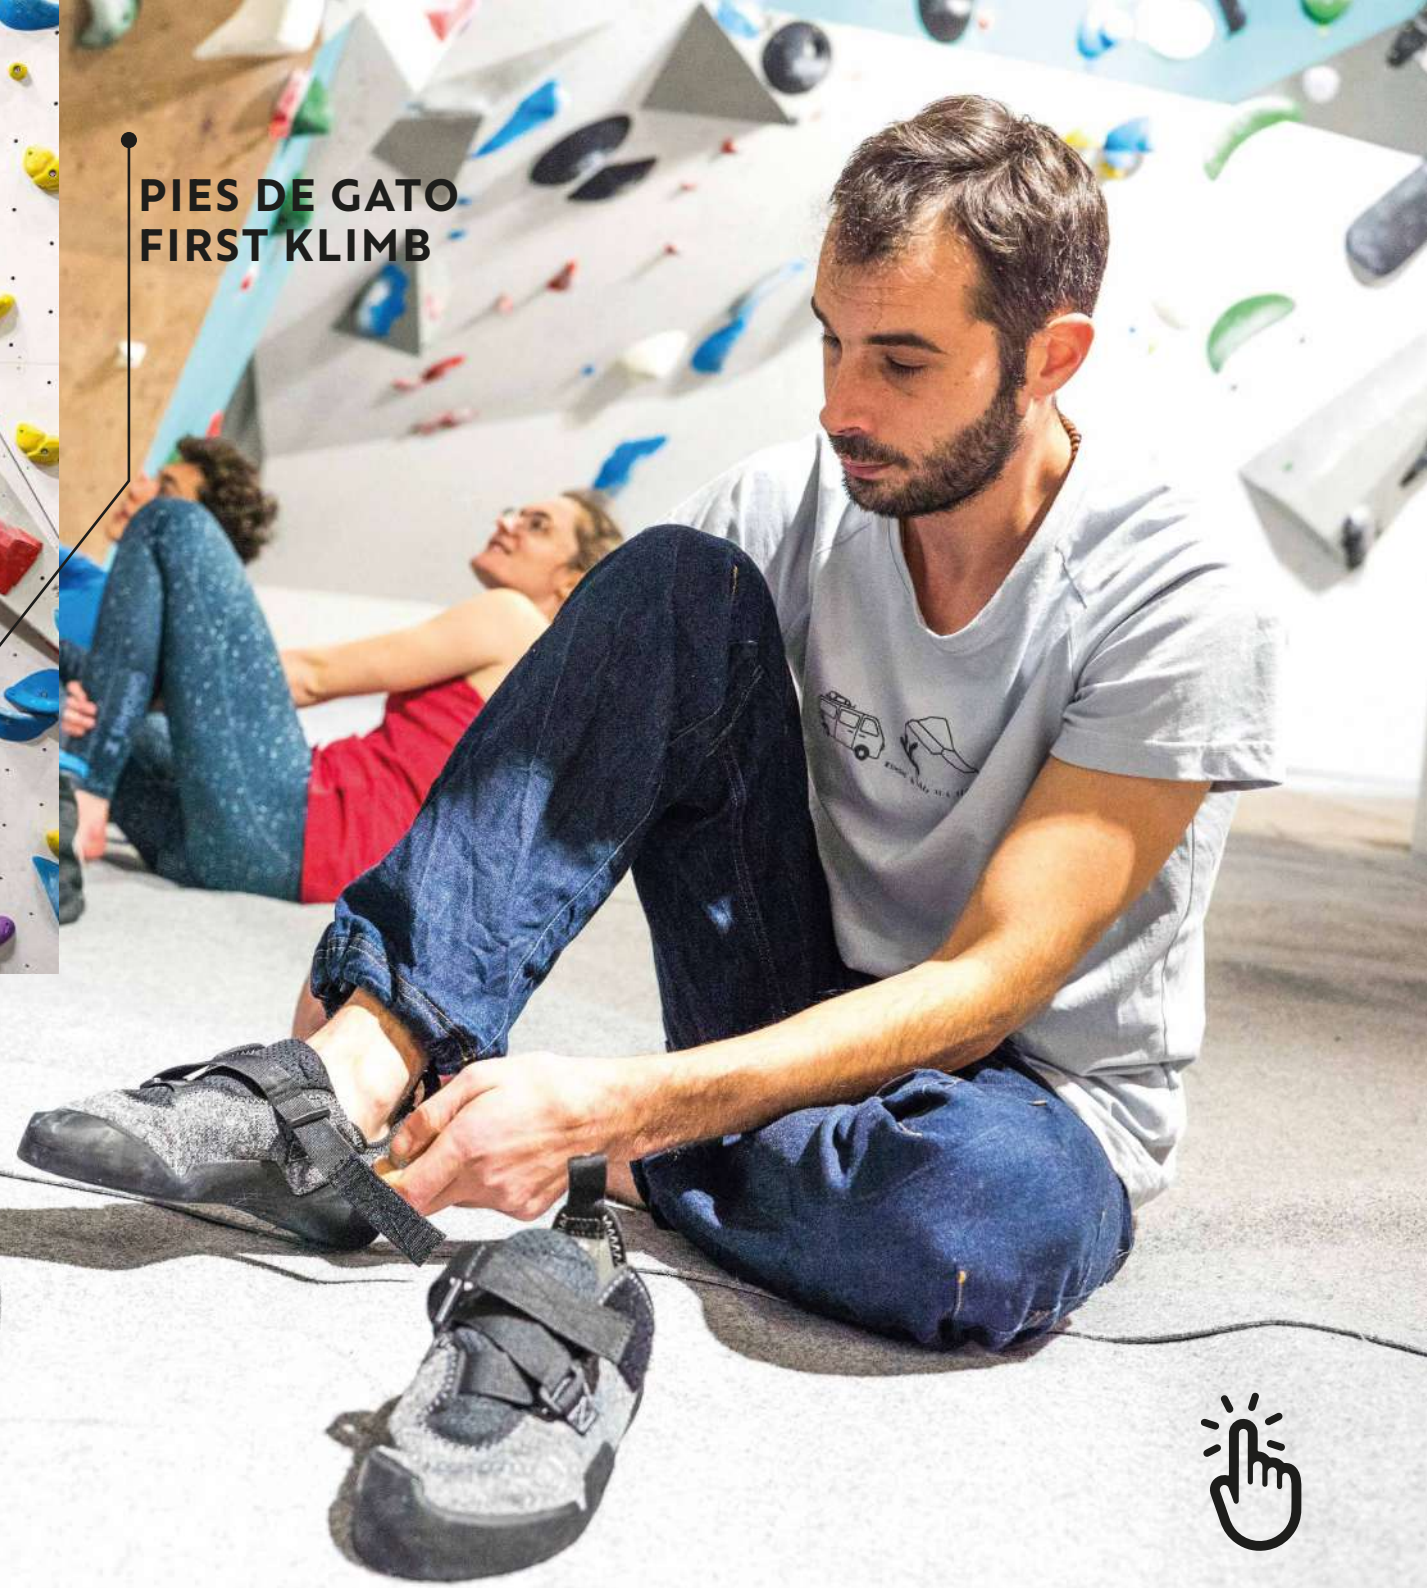

A woman with dark hair, wearing a dark blue tank top and a climbing harness, is climbing a white rock wall. She is using a variety of colorful climbing holds, including red, green, purple, and blue. A rope is attached to her harness and runs down the wall. The background is a plain white wall.

DECATHLON

NOVEDADES SIMOND

23-24

**PIES DE GATO
FIRST KLIMB**

PIES DE GATO
ROCK+

DECATHLON | SIMOND

CASCO DE
ESCALADA Y
ALPINISMO

**PLUMIFERO
ALPINISM LIGT**